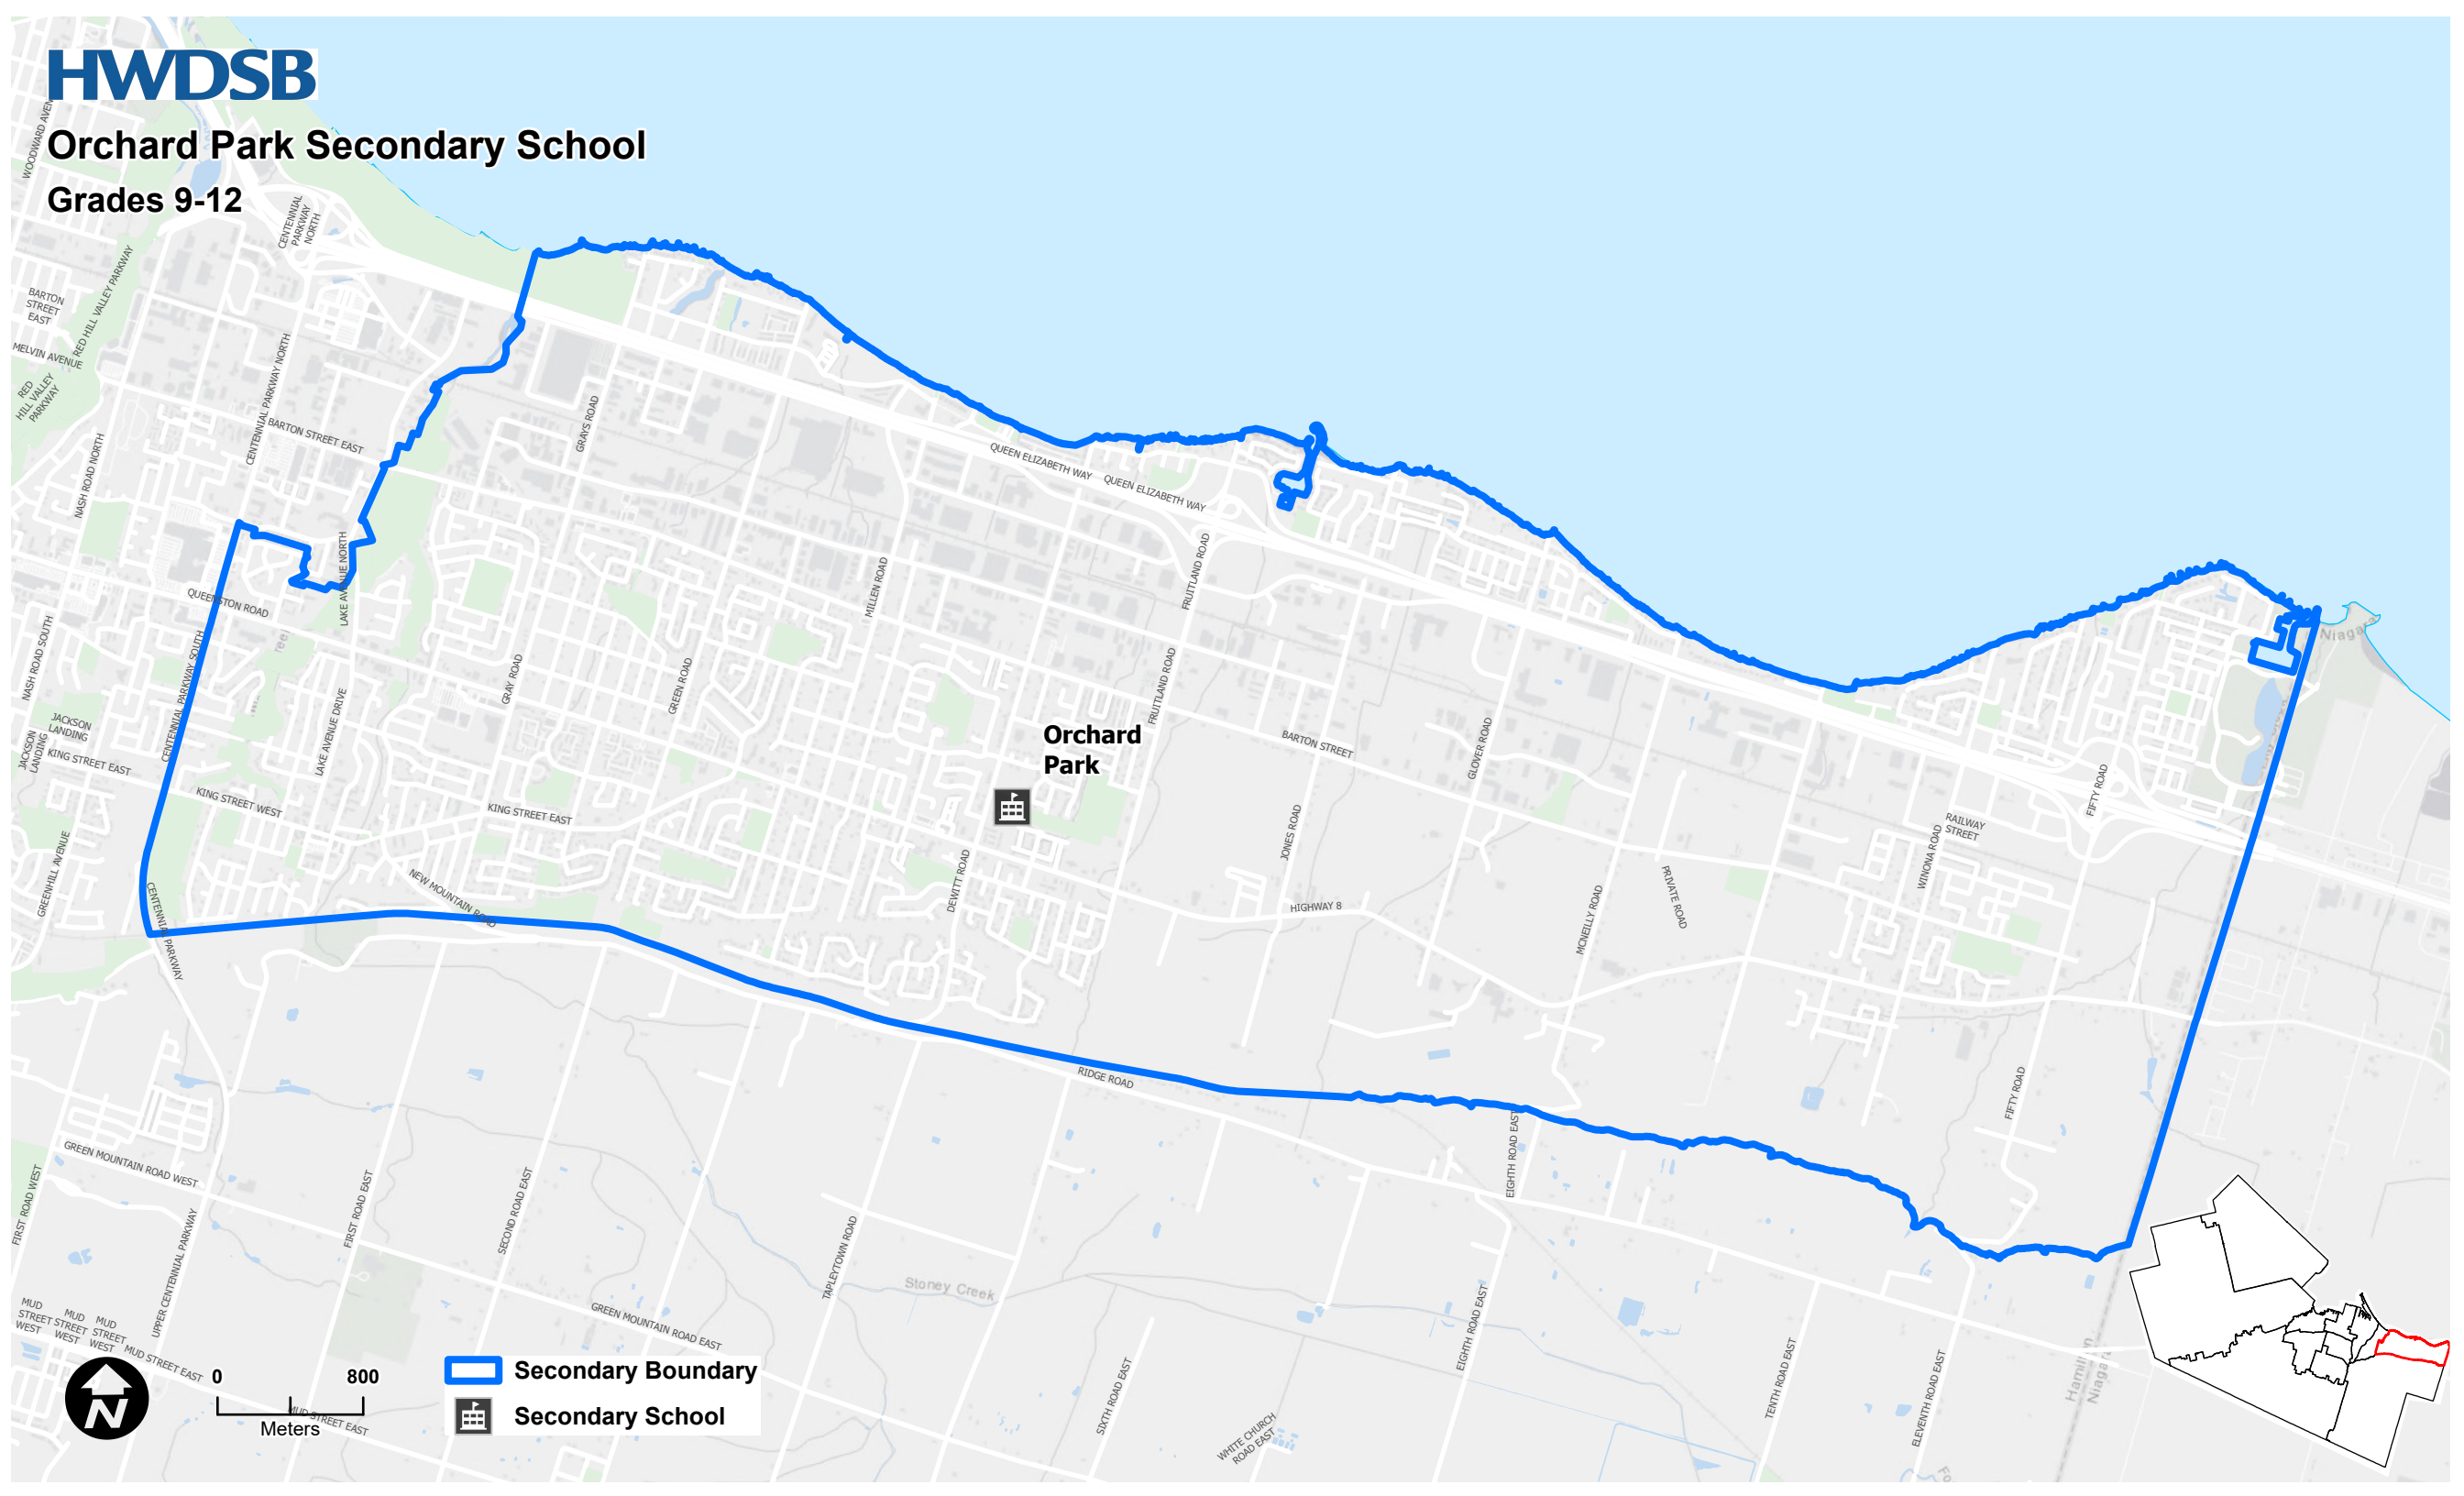

Orchard Park Secondary School Grades 9-12

**Orchard
Park**

 **Secondary Boundary**
 **Secondary School**

0 800
Meters