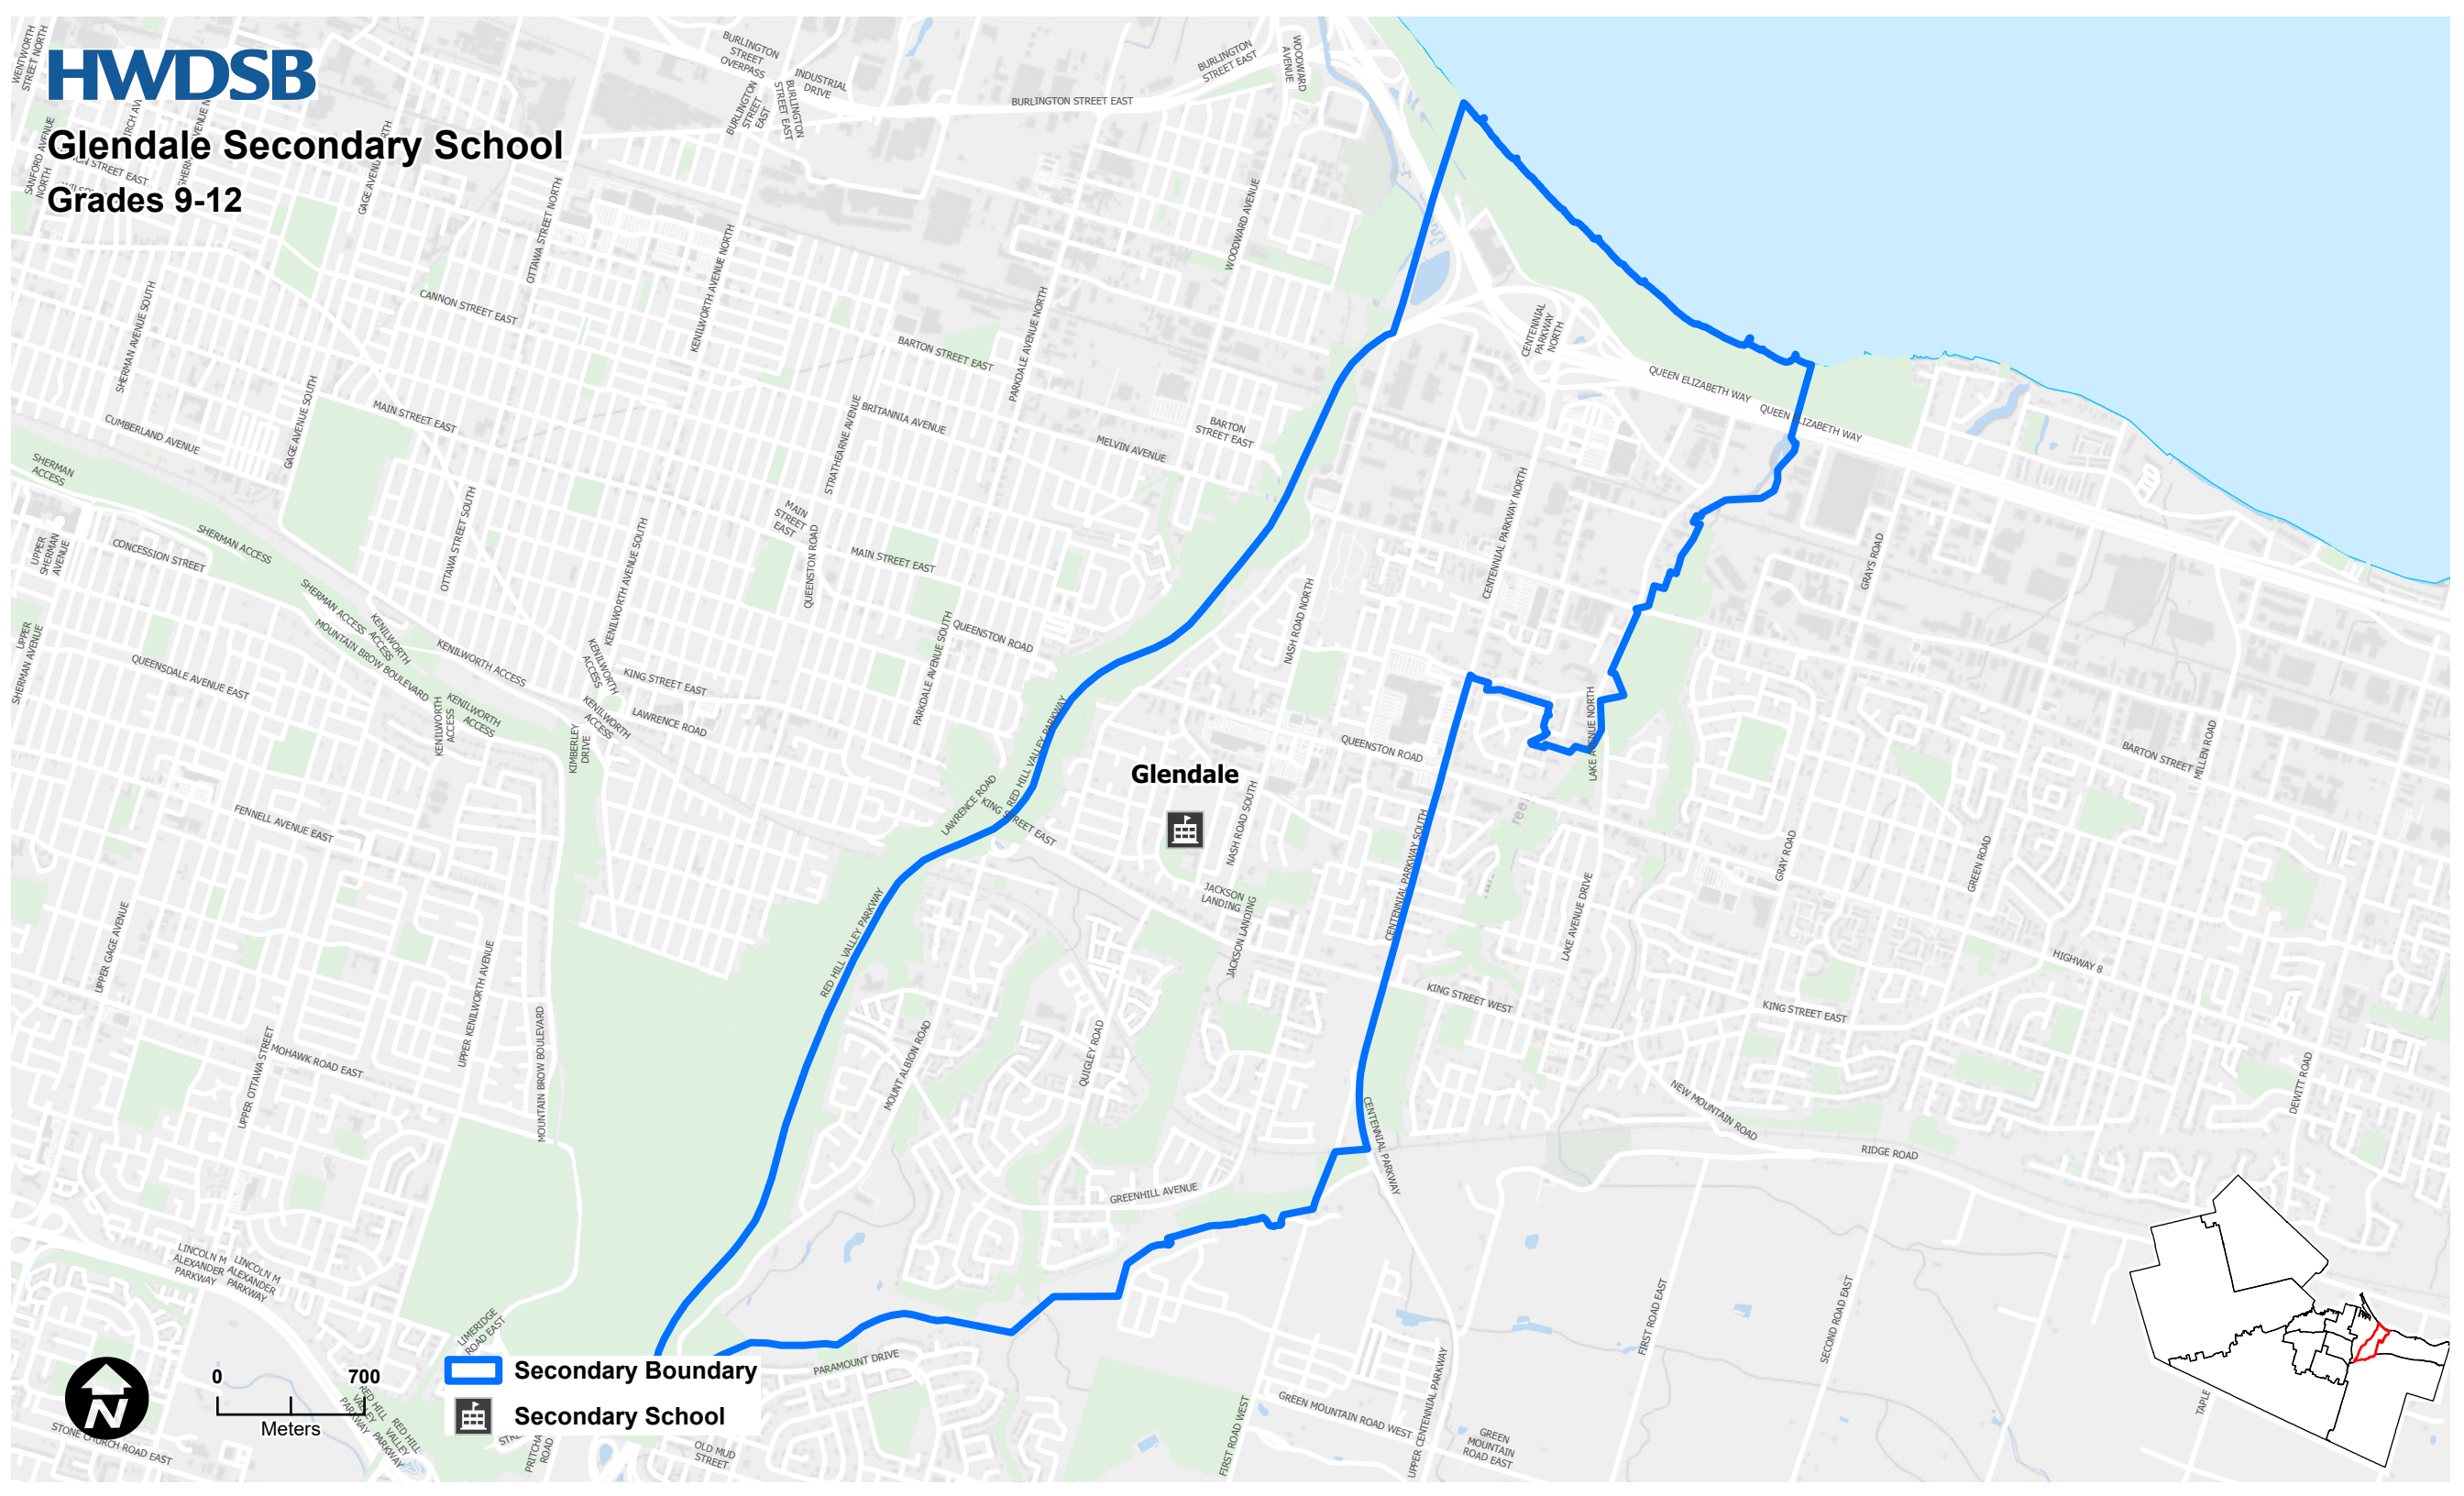

Glendale Secondary School Grades 9-12

 Secondary Boundary

 Secondary School

0 700
Meters