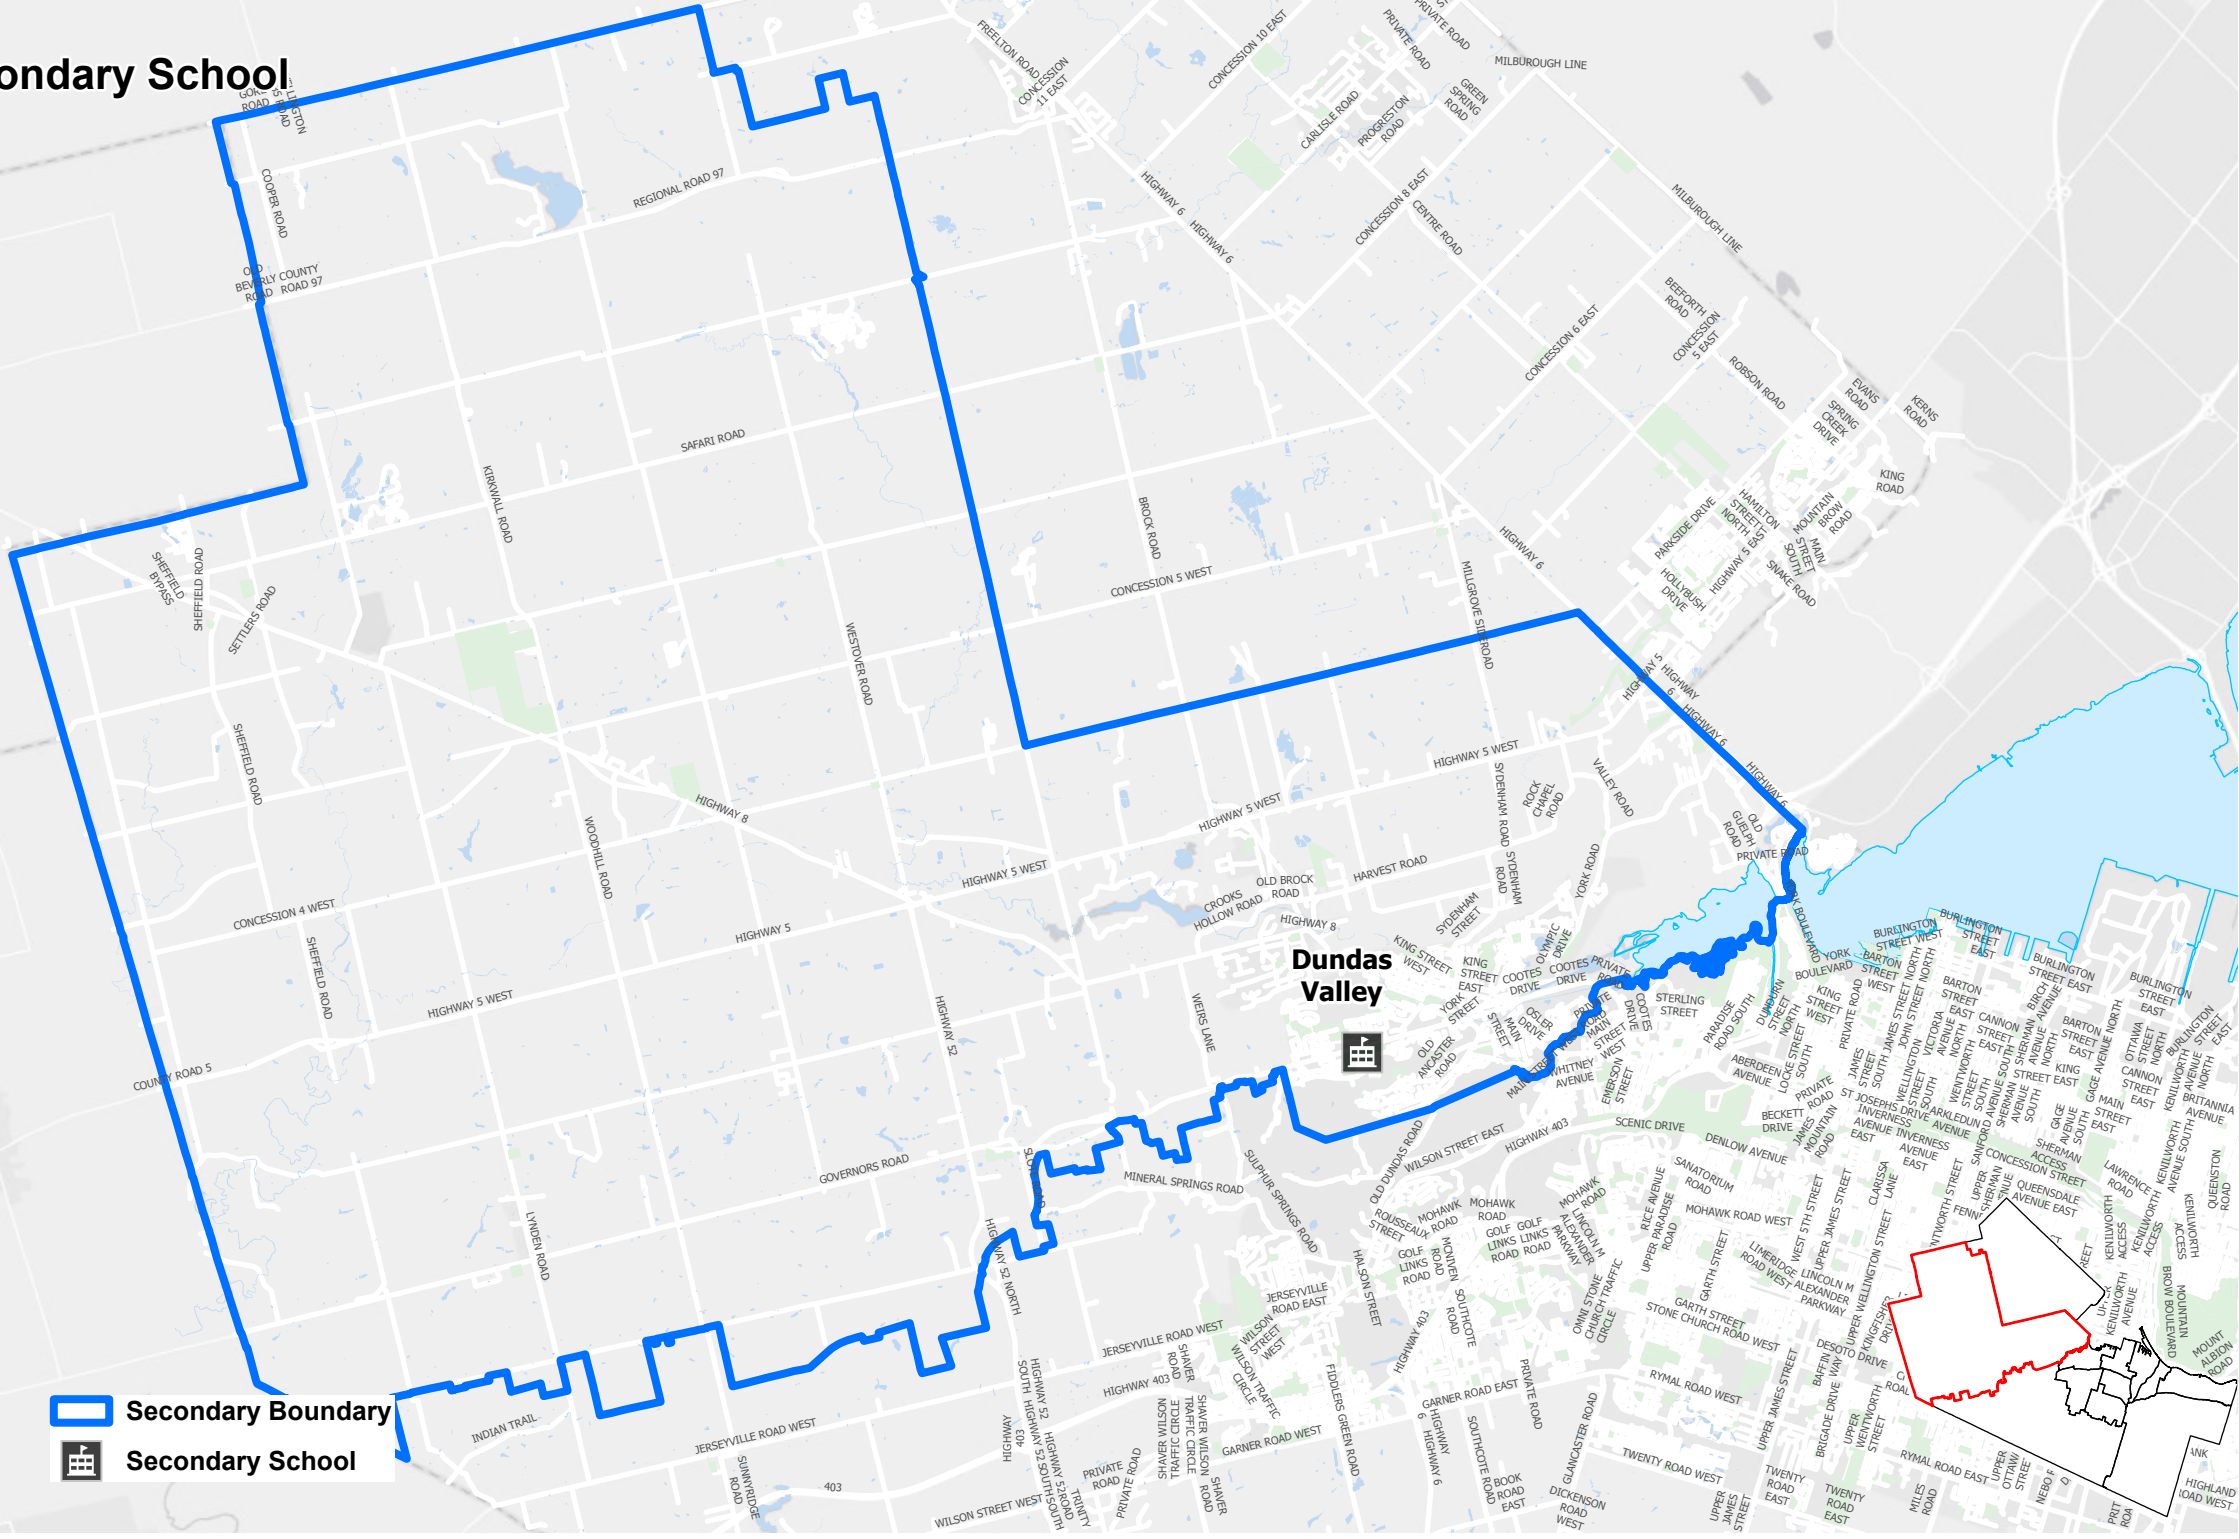

Dundas Valley Secondary School Grades 9-12

0 2,400
Meters

 Secondary Boundary
 Secondary School