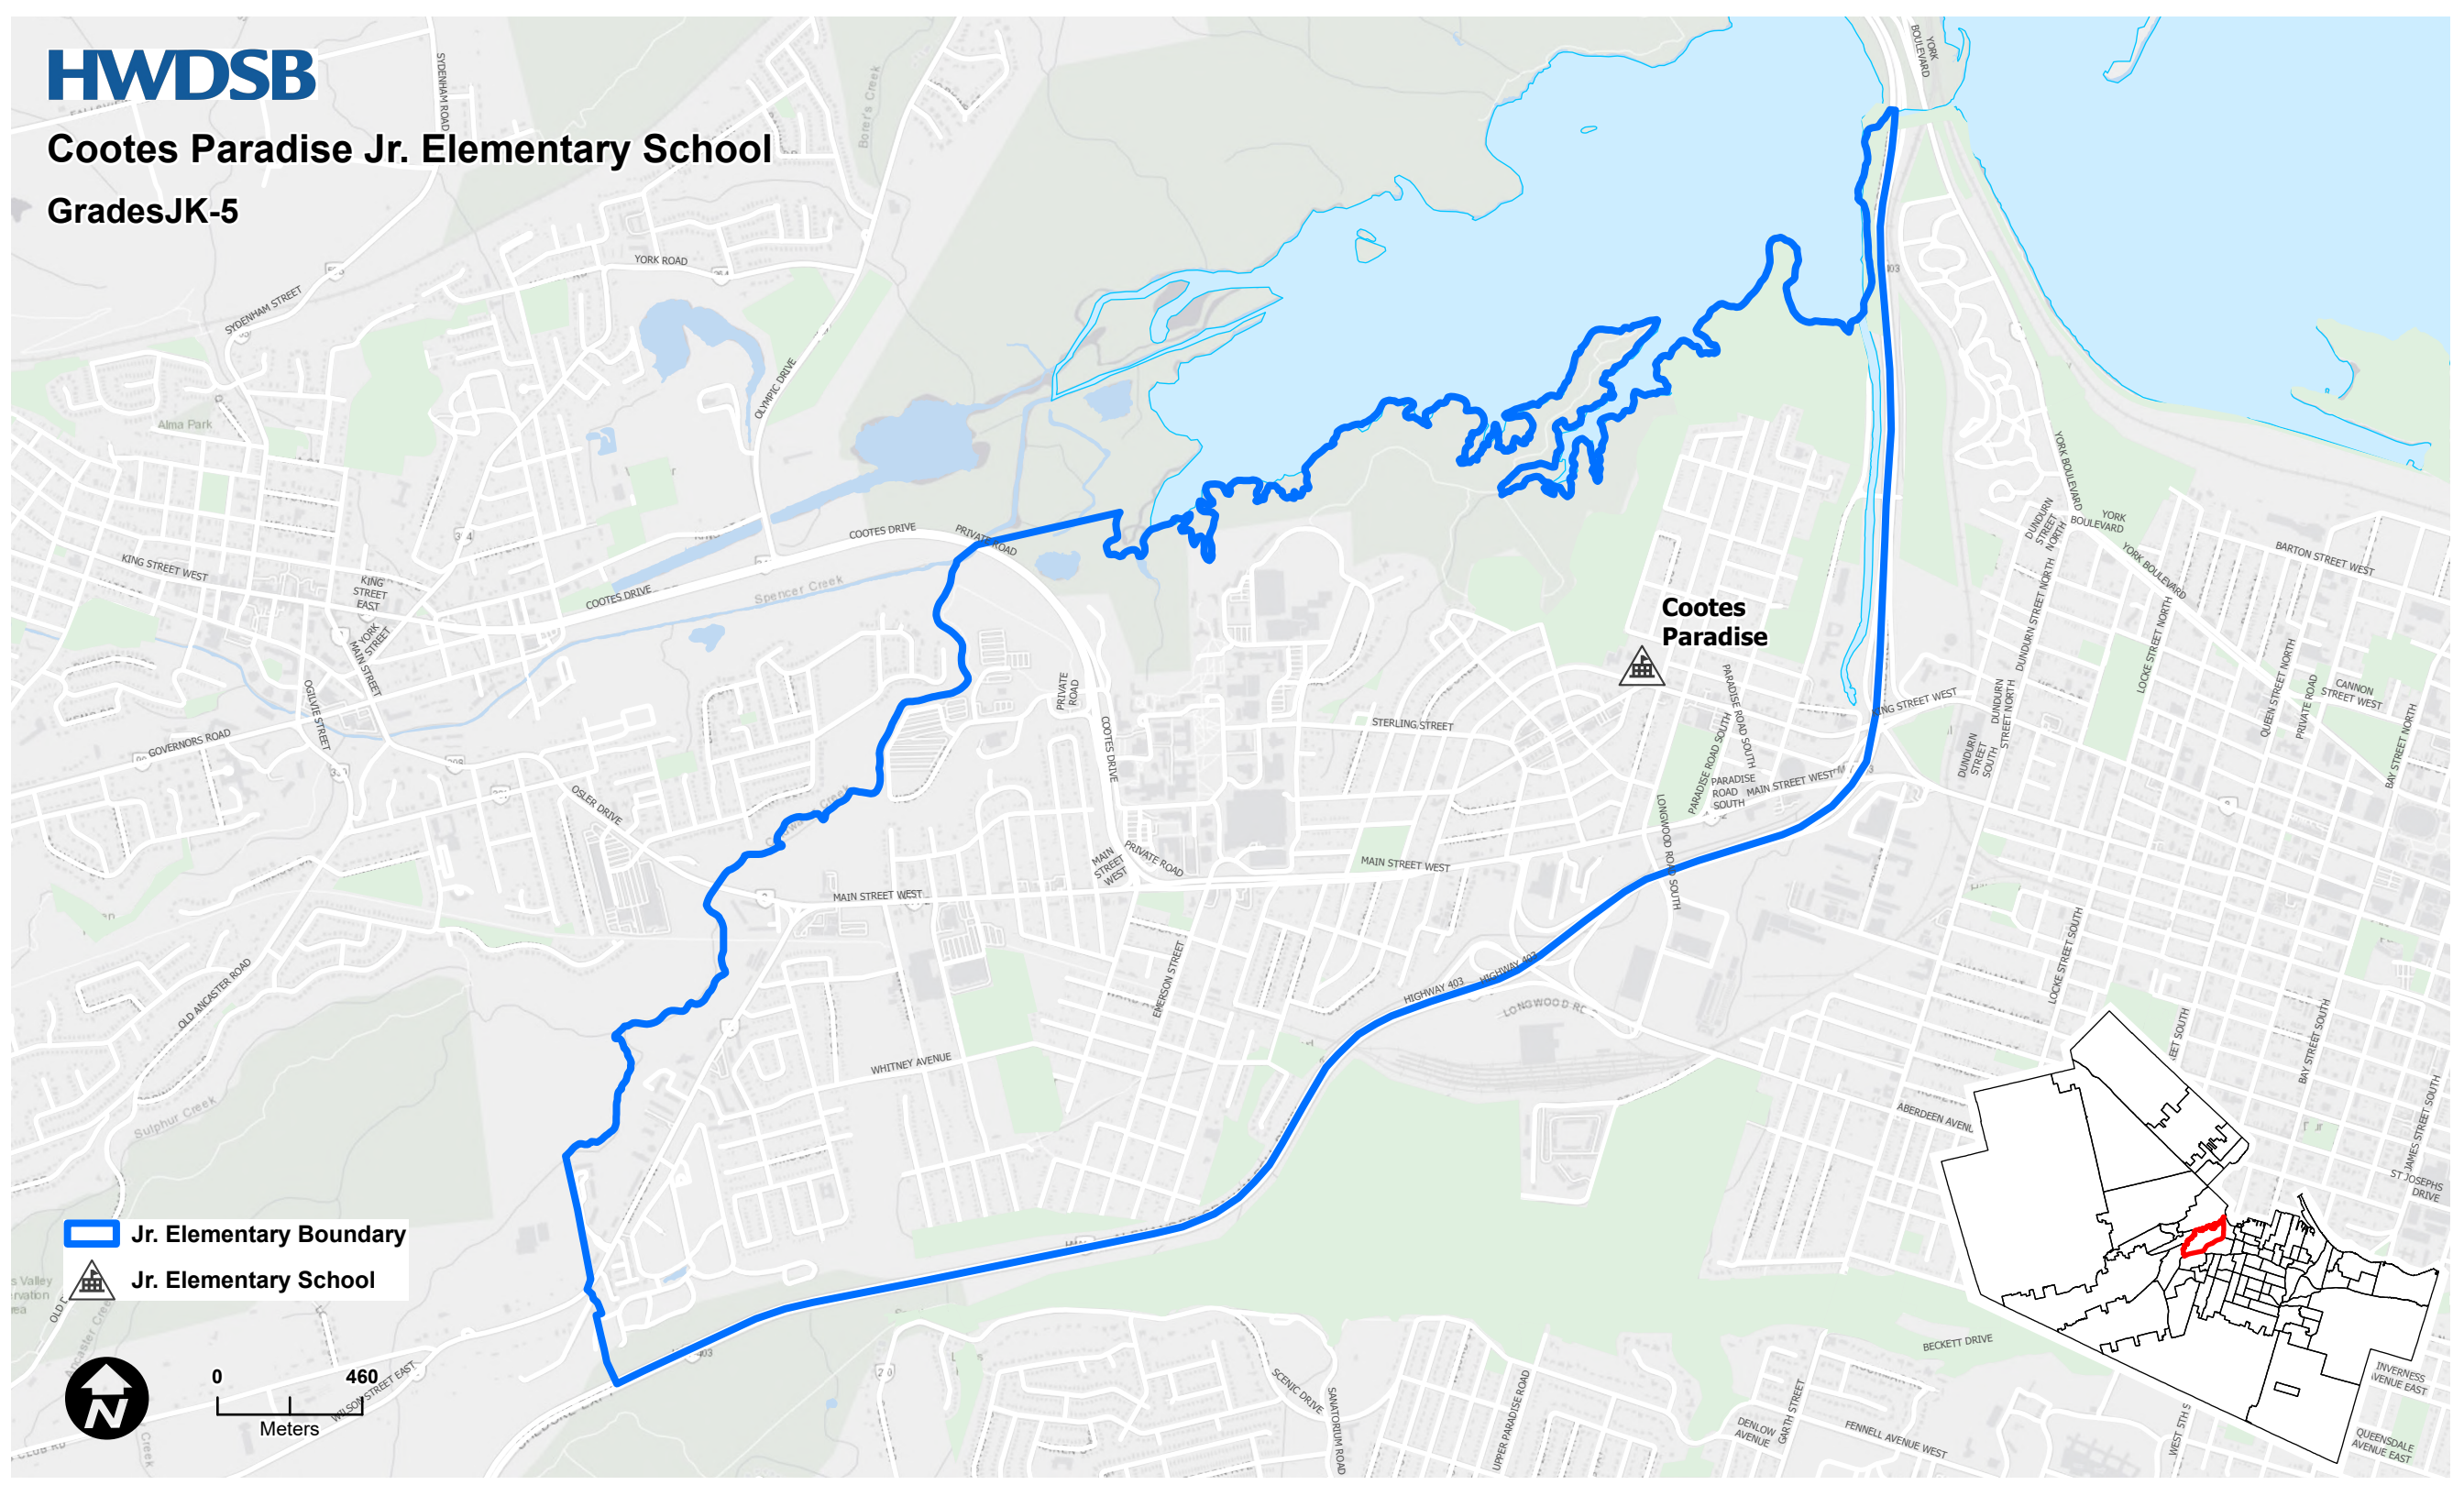

Cootes Paradise Jr. Elementary School

Grades JK-5

 Jr. Elementary Boundary

 Jr. Elementary School

0 460
Meters