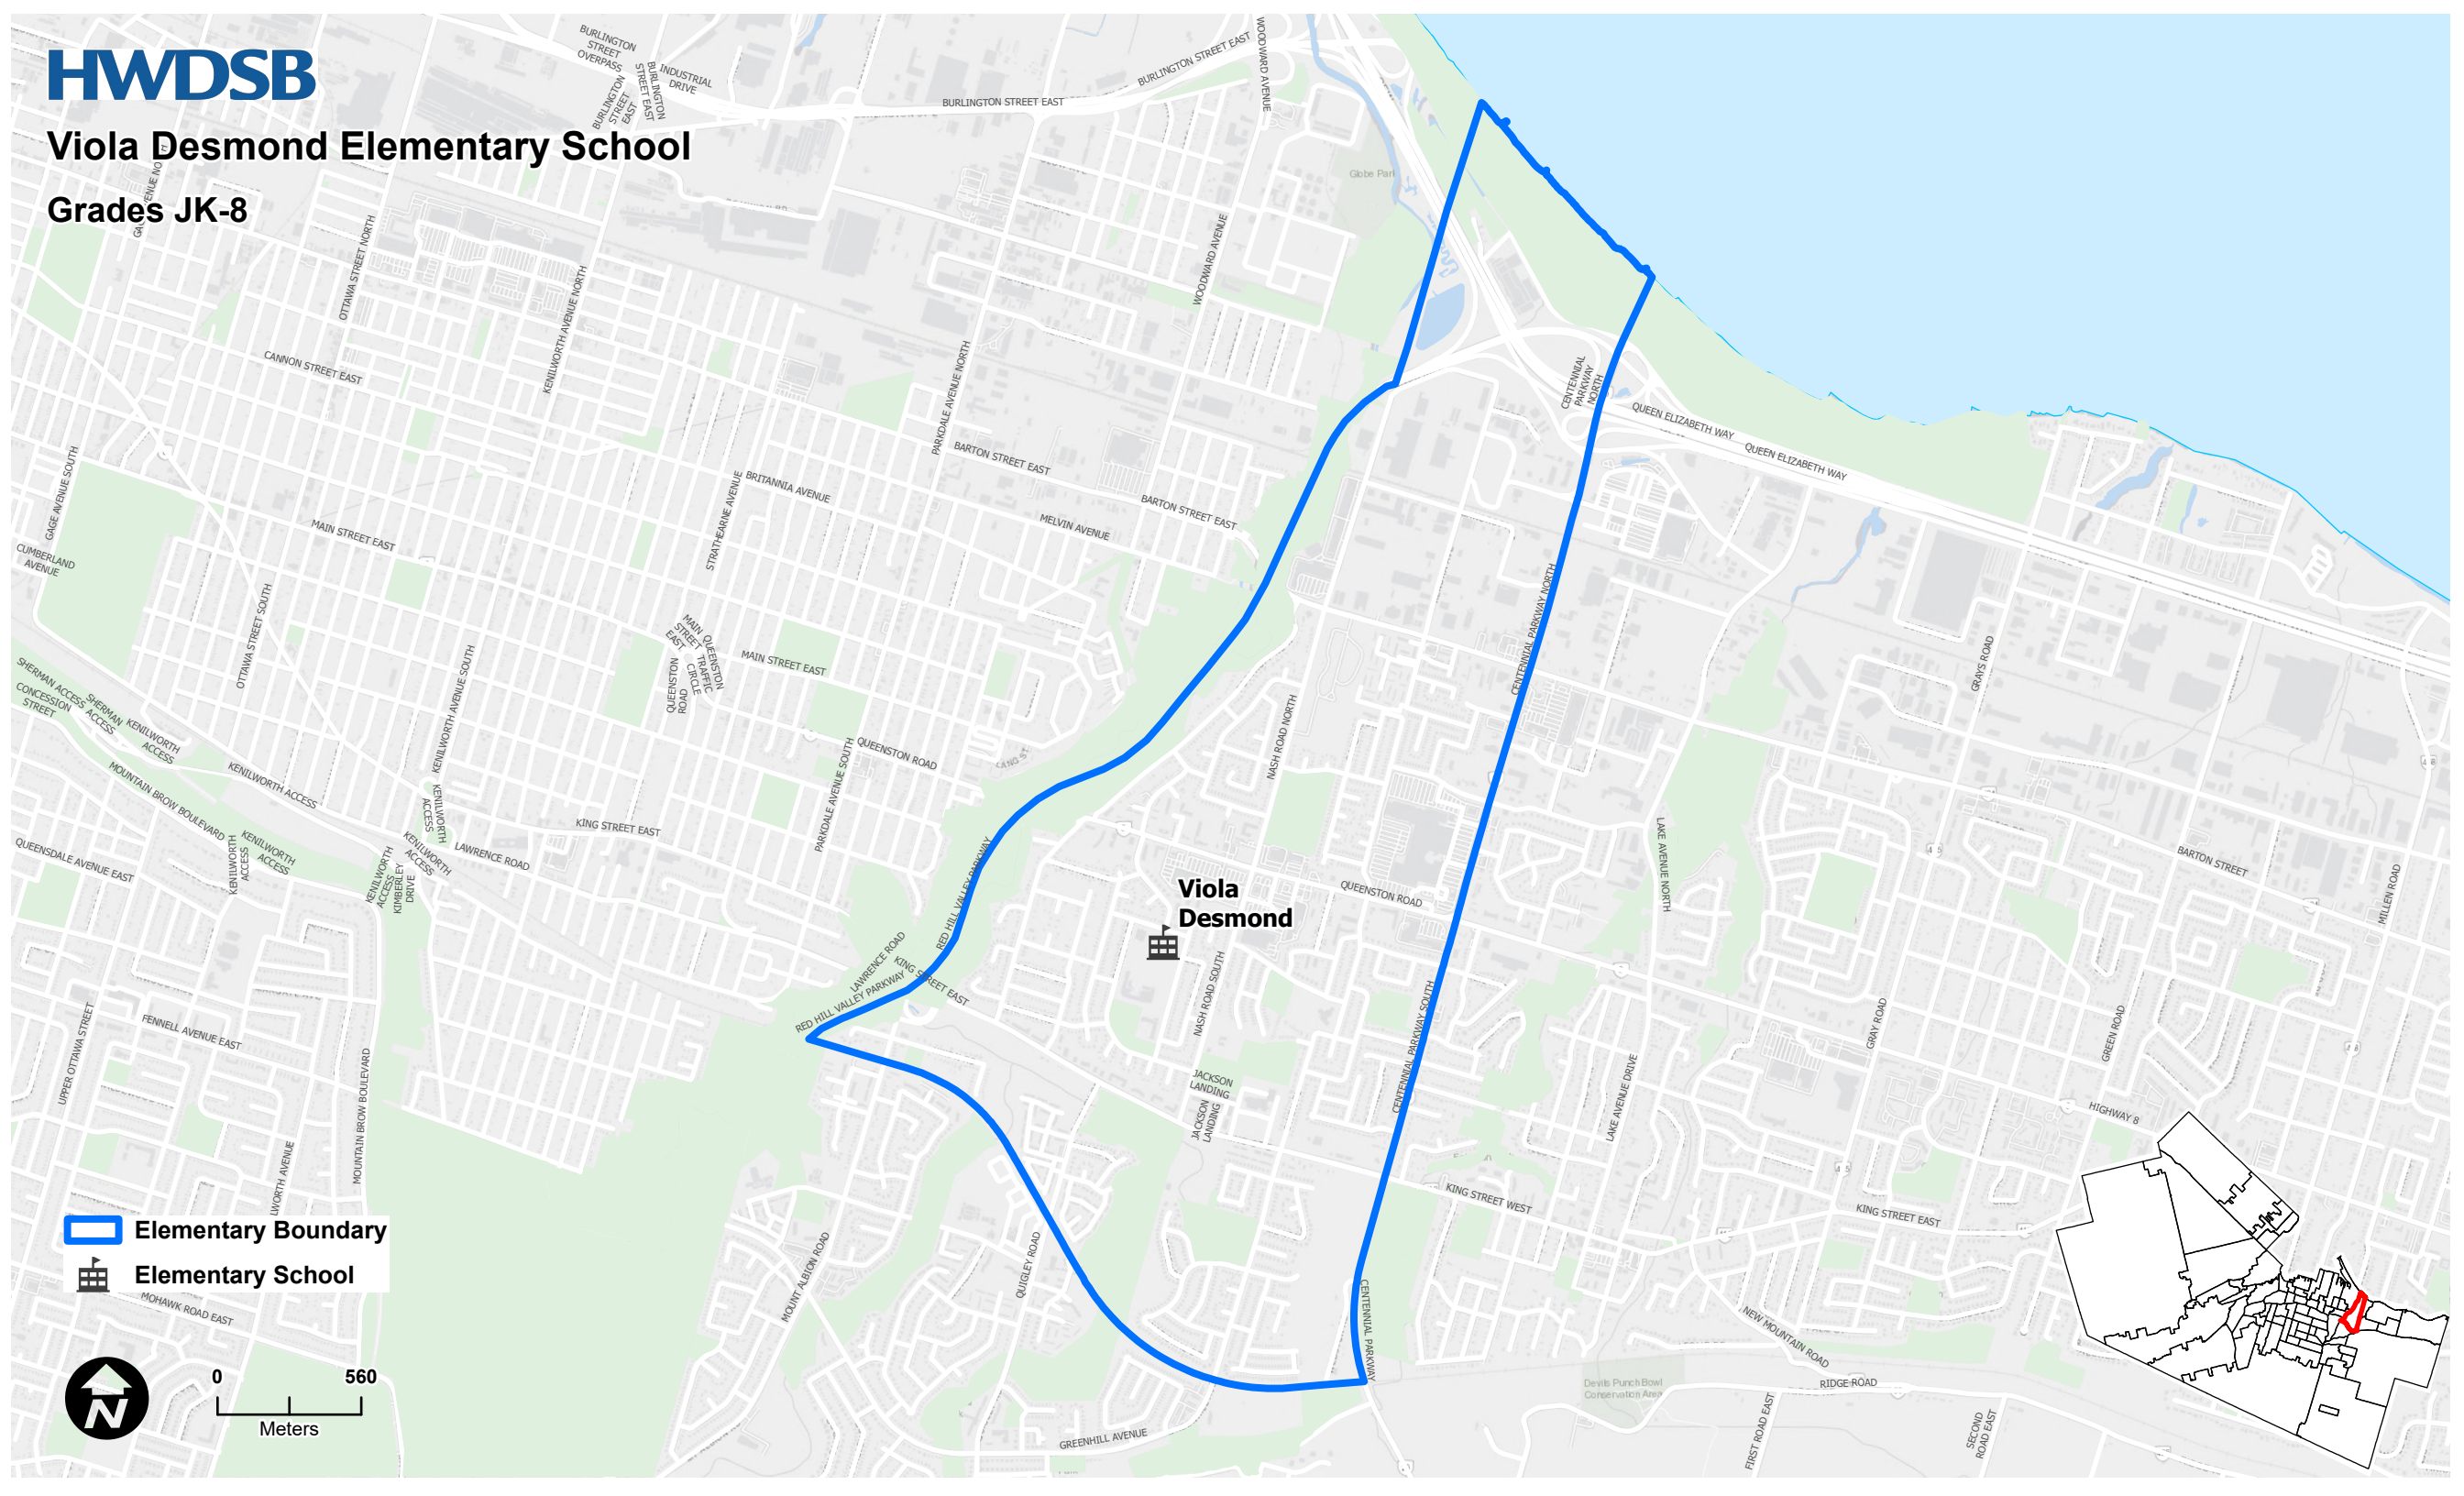

Viola Desmond Elementary School

Grades JK-8

 Elementary Boundary

 Elementary School

0 560
Meters